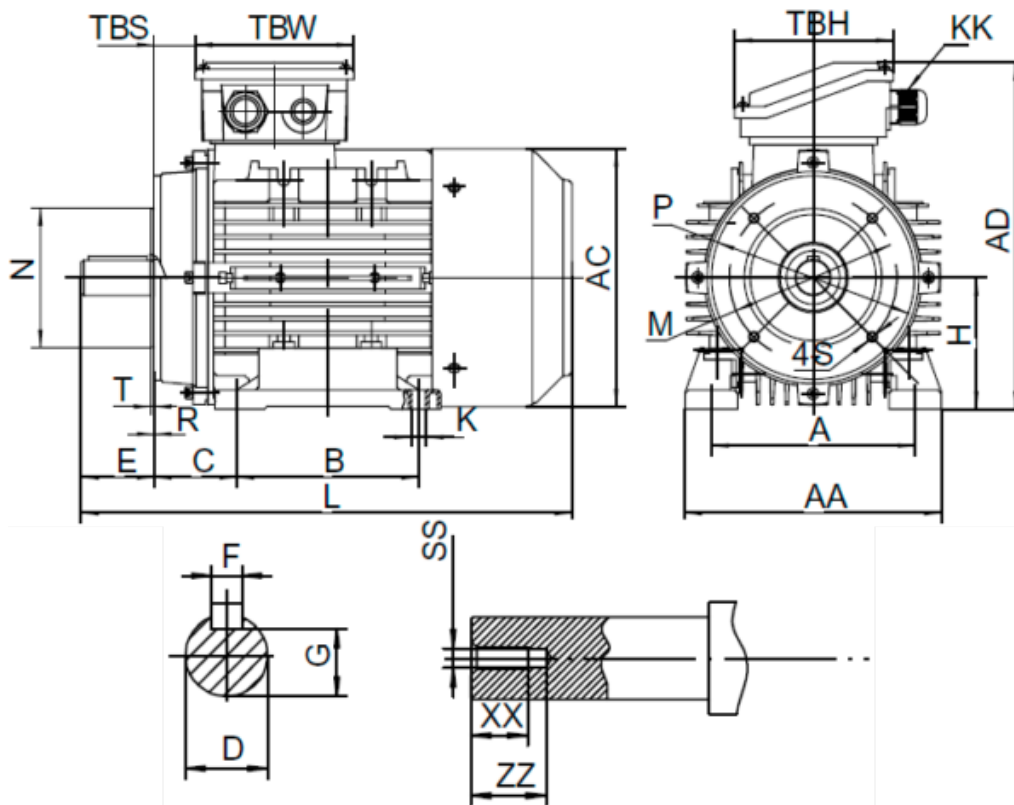

Data Sheet

Article number: 2518015006260140

Description: Kleedrive T3A 160L2-6 15.0kw 900 rpm UL/CSA
3x400/690V 50 HZ IP55 B34 Eff=90,3%

Measures

A = 254	F = 12	R = 0	ZZ = 45
AA = 314	G = 37	S = M12	
AC = Ø314	H = 160	SS = M16	
AD = 391	HD = 231	T = 4	
B = 254	L = 660	TBH = 148	
C = 108	M = Ø215	TBS = 64	
D = Ø42	N = Ø180	TBW = 148	
E = 110	P = Ø250	XX = 36	